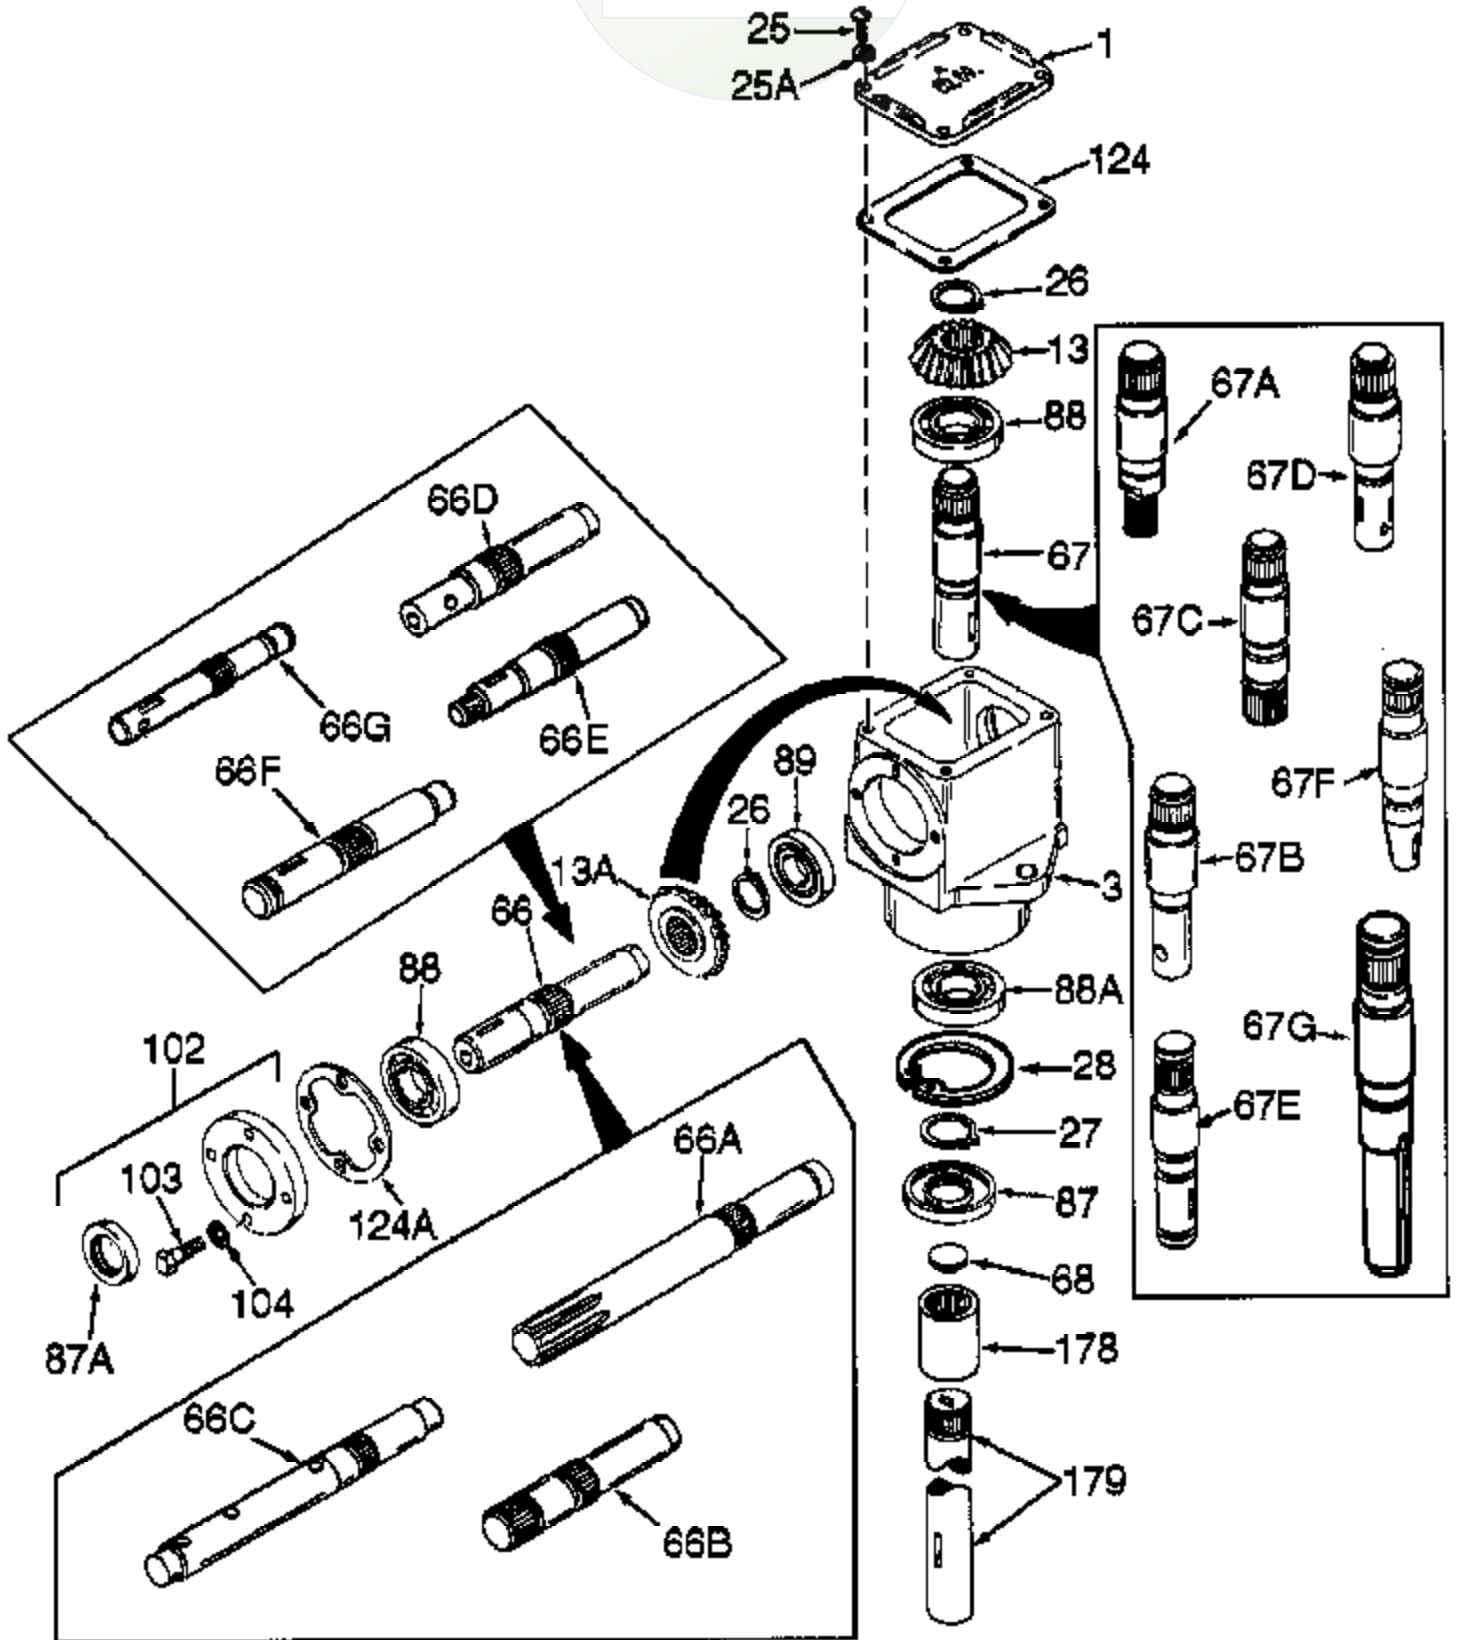

JOIST

SICHER IST DAS:
DAS ORIGINAL

Ref #	Part Number	Qty	Description
1	772034		Right Hand Cover
3	770026A		Right Angle Drive Housing
13	778046		Miter Gear (22 teeth)(7/8" ID)
13A	778046		Miter Gear (22 teeth)(7/8" ID)
25	792025		Screw, 10-24 x 1/2"
26	788018		Snap Ring
27	788019		Snap Ring
66B	776040A		Input Shaft (4-1/2" long)
67	776095		Output Shaft (3-31/32" long)
87	788029		Oil Seal
87A	788031		Oil Seal
88A	780034		Ball Bearing
88	780034		Ball Bearing
89	780024		Ball Bearing
102	786029		Retainer Cap & Seal (Incl. 87A & 103)
103	792026		Screw, 1/4-20 x 7/8"
124A	788030B		Cap Gasket
124	788028		Cover Gasket

RAD-2409-P01 Page 2 of 2
Peerless